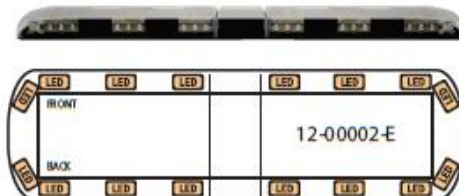

### SAE Class I LED Lightbar

The Vantage™ LED Lightbar is designed to offer excellent value in terms of cost, performance, durability, flexibility of configuration and of course, easy installation and use. Suitable for any application where width of vehicle warning is required.

#### Models

48"/1.22M (12-00001-E)  
16 x 3 Led modules, 12/24Vdc  
7.2 A

54"/1.37M (12-00002-E)  
16 x 3 Led modules, 12/24Vdc  
7.2 A

60"/1.52M (12-00003-E)  
16 x 3 Led modules, 12/24Vdc  
7.2 A

#### Features and Benefits

- Available in-cab controller (\* option )
- 24 flash patterns
- 3 LED module options - With one unit Worklamp, Alley Light and Take-Down Light .
- Three length options - 48", 54" and 60"
- Aluminum chassis, polycarbonate base and lens
- SAE J845 Class I, CE, R10
- Height: 2.5", width: 11"
- Temperature Range: -22°F to +122°F (-30°C to +50°C)