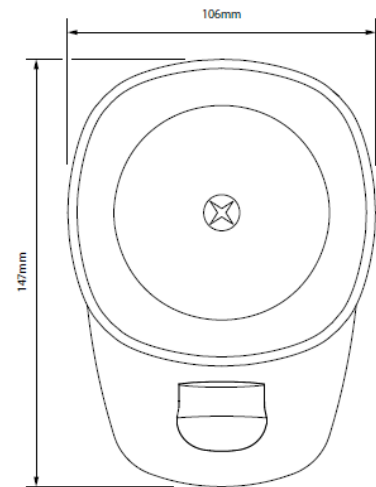

Sounder with LED strobe SYW

Comax
Signaltechnik

- Wall mounting
- Minimum height 2,4m (x)
- Coverage 7,5m/2.5m (y)
- Frequency 1Hz/0,5Hz
- min. current 15mA
- **EN54-23 Code W-2.4-7.5**

Technical data	
LED-Strobe	
Colours	red or white
Frequencies	1Hz or 0,5Hz (switchable)
Sounder	
Output	100dB(A) (tone 29)
Monitoring	reverse polarity
EN54-23	
Mounting	Wall
Coverage (y)	7,5m or 2.5m (switchable)
Mounting height (x)	min. 2,4m
Coverage volume	135m ³ (15m ³)
Case	
Material	ABS
-colours	red or white
Degree of protection	IP21C
Temperature range	-10°C up to +55°C
Weight	200g
Approval	EN 54-23

Order data				
No. of article	Tension	Frequency	Output	Current
SYW.024.2 ^{1 2}	18-28VDC	1 Hz/0,5Hz	100dB	15-30mA
² LED-colours	1 = red, 6 = white			
¹ Case colours	1 = red, 6 = white			

Technical modifications without prior notice