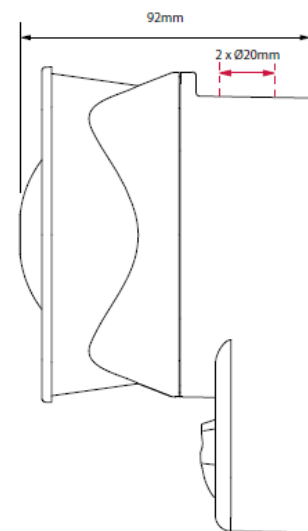

Sounder with LED strobe SYW

Comax
Signaltechnik

- Wall mounting
- Minimum height 2,4m (x)
- Coverage 7,5m/2.5m (y)
- Frequency 1Hz/0,5Hz
- min. current 15mA
- **EN54-23 Code W-2.4-7.5**

Technical data	
LED-Strobe	
Colours	red or white
Frequencies	1Hz or 0,5Hz (switchable)
Sounder	
Output	100dB(A) (tone 29)
Monitoring	reverse polarity
EN54-23	
Mounting	Wall
Coverage (y)	7,5m or 2.5m (switchable)
Mounting height (x)	min. 2,4m
Coverage volume	135m ³ (15m ³)
Case	
Material	ABS
-colours	red or white
Degree of protection	IP21C
Temperature range	-10°C up to +55°C
Weight	200g
Approval	EN 54-23

Order data				
No. of article	Tension	Frequency	Output	Current
SYW.024.2 ^{1 2}	18-28VDC	1 Hz/0,5Hz	100dB	15-30mA
² LED-colours	1 = red, 6 = white			
¹ Case colours	1 = red, 6 = white			

Technical modifications without prior notice