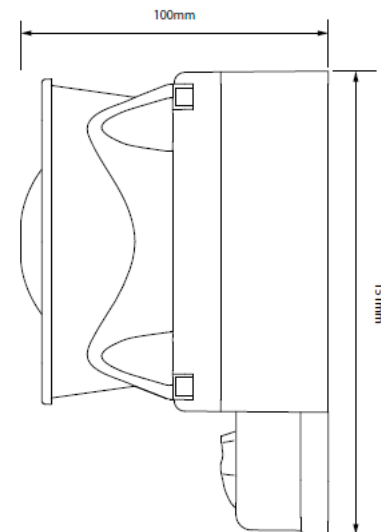

Sounder with LED strobe SYWA

Comax
Signaltechnik

- Wall mounting
- Minimum height 2,4m (x)
- Coverage 7,5m/2.5m (y)
- Frequency 1Hz/0,5Hz
- min. current 15mA
- For outside use
- **EN54-23 Code W-2.4-7.5**

Technical data	
LED-Strobe	
Colours	red or white
Frequencies	1Hz or 0,5Hz (switchable)
Sounder	
Output	100dB (A) (tone 29)
Monitoring	reverse polarity
EN54-23	
Mounting	Wall
Coverage (y)	7,5m or 2.5m (switchable)
Mounting height (x)	min. 2,4m
Coverage volume	135m ³ (60m ³)
Case	
Material	ABS
-colours	red or white
Degree of protection	IP66
Temperature range	-25°C up to 70°C
Weight	200g
Approval	EN54-23

Order data				
No. of article	Tension	Frequency	Output	Current
SYWA.024.2 ^{1 2}	18-28VDC	1 Hz/0,5Hz	100dB	15-30mA
² colours of LED	1 = red 6 = white			
¹ colours of case	1 = red 6 = white			

Technical modifications without prior notice