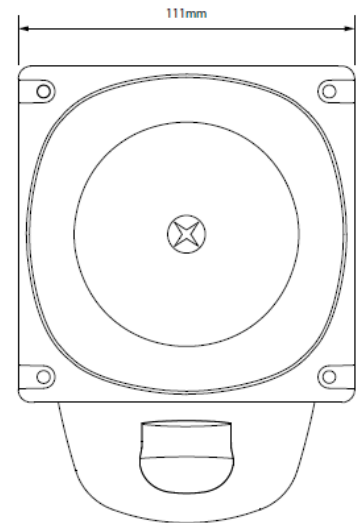

Sounder with LED strobe SYWA

Comax
Signaltechnik

- Wall mounting
- Minimum height 2,4m (x)
- Coverage 7,5m/2.5m (y)
- Frequency 1Hz/0,5Hz
- min. current 15mA
- For outside use
- **EN54-23 Code W-2.4-7.5**

Technical data	
LED-Strobe	
Colours	red or white
Frequencies	1Hz or 0,5Hz (switchable)
Sounder	
Output	100dB (A) (tone 29)
Monitoring	reverse polarity
EN54-23	
Mounting	Wall
Coverage (y)	7,5m or 2.5m (switchable)
Mounting height (x)	min. 2,4m
Coverage volume	135m ³ (60m ³)
Case	
Material	ABS
-colours	red or white
Degree of protection	IP66
Temperature range	-25°C up to 70°C
Weight	200g
Approval	EN54-23

Order data				
No. of article	Tension	Frequency	Output	Current
SYWA.024.2 ^{1 2}	18-28VDC	1 Hz/0,5Hz	100dB	15-30mA
² colours of LED	1 = red 6 = white			
¹ colours of case	1 = red 6 = white			

Technical modifications without prior notice