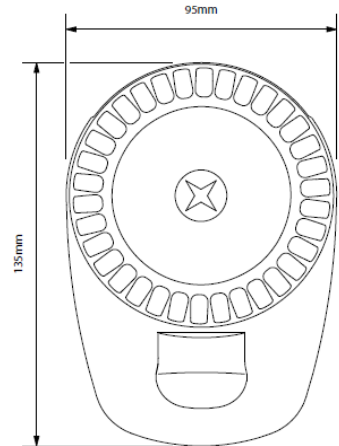

Sounder with LED strobe SPW

Comax
Signaltechnik

- Wall mounting
- Minimum height 2,4m (x)
- Coverage 7,5m/2,5m (y)
- Frequency 1Hz/0,5Hz
- min. current 22mA
- **EN54-23 Code W-2.4-7.5**

Technical data	
LED-Strobe	
Colours	red or white
Frequencies	1Hz or 0,5Hz (switchable)
Sounder	
Output	102dB (A) (tone 3)
Monitoring	reverse polarity
EN54-23	
Mounting	Wall
Coverage (y)	7,5m or 2,5m (switchable)
Mounting height (x)	min. 2,4 m
Coverage Volume	135m ³ or 15m ³
Case	
Material	ABS
-colours	red or white
Degree of protection	IP65
Temperature range	-25°C up to +70 °C
Weight	200g
Approval	EN 54-23

Order data				
Article No.	Tension	Frequency	Output	Current
SPW.012.2 ^{1 2}	9-15VDC	1 Hz/0,5Hz	102dB	22-37mA
SPW.024.2 ^{1 2}	18-28VDC	1 Hz/0,5Hz	102dB	22-37mA

² LED colours	1 = red ,6 = white
¹ Case colours	1 = red, 6 = white