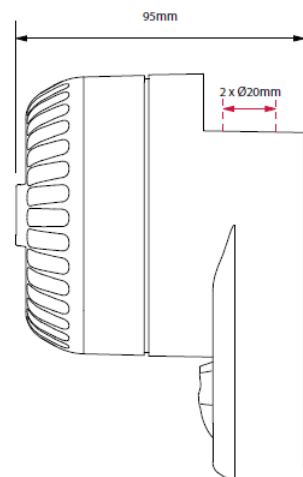

Sounder with LED strobe SPW

Comax
Signaltechnik

- Wall mounting
- Minimum height 2,4m (x)
- Coverage 7,5m/2,5m (y)
- Frequency 1Hz/0,5Hz
- min. current 22mA
- **EN54-23 Code W-2.4-7.5**

Technical data	
LED-Strobe	
Colours	red or white
Frequencies	1Hz or 0,5Hz (switchable)
Sounder	
Output	102dB (A) (tone 3)
Monitoring	reverse polarity
EN54-23	
Mounting	Wall
Coverage (y)	7,5m or 2,5m (switchable)
Mounting height (x)	min. 2,4 m
Coverage Volume	135m ³ or 15m ³
Case	
Material	ABS
-colours	red or white
Degree of protection	IP65
Temperature range	-25°C up to +70 °C
Weight	200g
Approval	EN 54-23

Order data				
Article No.	Tension	Frequency	Output	Current
SPW.012.2 ^{1 2}	9-15VDC	1 Hz/0,5Hz	102dB	22-37mA
SPW.024.2 ^{1 2}	18-28VDC	1 Hz/0,5Hz	102dB	22-37mA

² LED colours	1 = red ,6 = white
¹ Case colours	1 = red, 6 = white