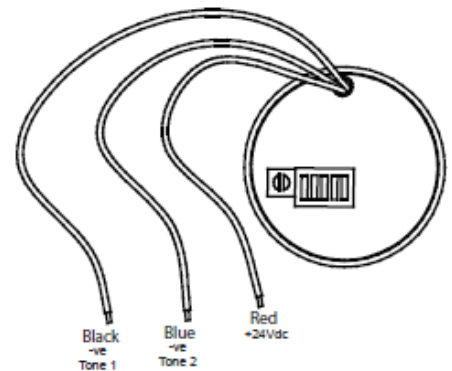

Installation/Anschluss
 Installation/Raccordement
 Installation/Connection

SAP/SAF

Intsallationsanleitung_SAP_SAF_REV3_17_03_2017

SAP

SAF

Pattern	Frequency Hz	Rate	Depiction	Main Application	SAP		SAF		
					mA	dB (A)	mA	dB (A)	
1	14	11111	Alternating	800 & 970	2Hz (250ms-250ms)	12	93	12	93
2	14	11110	Sweep	800 to 970	7Hz (7/s)	14	97	12	92
3	14	11101	Sweep	800 to 970	1Hz (1/s)	12	97	12	94
4	14	11100	Continuous	2850	Steady	31	98	32	95
5	4	11011	Sweep	2400 to 2850	7Hz	36	94	40	100
6	4	11010	Sweep	2400 to 2850	1Hz	35	104	41	102
7	14	11001	Slow whoop	500 to 1200	3s sweep, 0.5 s silence, then repeat	12	106	14	95
8	14	11000	Sweep (DIN)	1200 to 500	1Hz	15	99	15	94
9	4	10111	Alternating	2400 & 2850	2Hz (250ms-250ms)	29	98	33	97
10	14	10110	Intermittent	970	0.5Hz (1s On/1s Off)	10	99	12	92
11	14	10101	Alternating	800 & 970	1Hz (500ms-500ms)	12	93	12	92
12	4	10100	Intermittent	2850	0.5Hz (1s On/1s Off)	20	94	28	94
13	14	10011	Intermittent	970	0.8Hz (250ms On/1s Off)	6	92	6	92
14	1	10010	Continuous	970	Steady	14	93	12	92
15	14	10001	Alternating	554 & 440	100ms-400ms	17	98	15	94
16	19	10000	Intermittent	680	3.3Hz (150ms On/150ms Off)	8	95	7	92
17	19	01111	Intermittent	680	0.28Hz (1.8s On/1.8s Off)	8	96	9	93
18	19	01110	Intermittent	680	0.05Hz (13s Off / 6.5Hz On)	12	96	10	93
19	1	01101	Continuous	680	Steady	12	96	10	93
20	19	01100	Alternating	554 & 440	0.5Hz (1s On/1s Off)	16	98	15	94
21	14	01011	Intermittent	680	1Hz (500ms-500ms)	8	96	9	93
22	14	01010	Intermittent	2850	4Hz (150ms On/100ms Off)	20	93	18	94
23	14	01001	Sweep	800 to 970	50Hz	13	96	12	92
24	4	01000	Sweep	2400 to 2850	50Hz	36	104	41	99
25	14	00111	Intermittent	970	3 x 500ms pulses, 1.5s silence, then repeat	9	93	9	92
26	14	00110	Intermittent (*)	800 to 970	3 x 500ms pulsed sweep, 1.5s silence, then repeat	7	98	8	93
27	14	00101	Intermittent (*)	970 & 800	3 x 500ms pulsed sweep, 1.5s silence, then repeat	8	92	8	92
28	10	00100	Alternating	800 & 970	2Hz (250ms-250ms)	12	93	11	92
29	988Hz	00011	Alternating	890 & 850	2Hz (250ms-250ms) (Symphoni tones)	22	97	16	96
30	510Hz	00010	Alternating	510 & 610	2Hz (250ms-250ms) (Squashni Micro tones)	16	96	15	93
31	14	00001	Sweep	300 to 1200	1Hz	23	99	20	94
32	510Hz	00000	Alternating	510 & 610	1Hz (500ms-500ms)	17	96	16	94