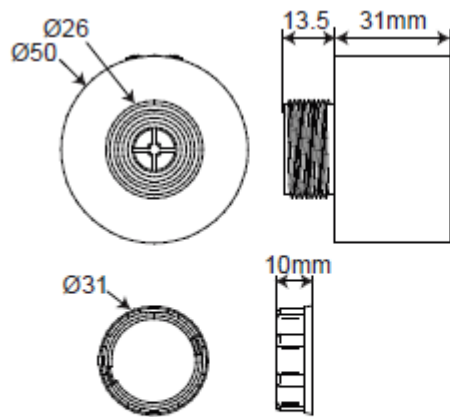

Installation/Anschluss
 Installation/Raccordement
 Installation/Connection

SAP/SAF

Intsallationsanleitung_SAP_SAF_REV3_17_03_2017

SAP

SAF

Pattern	Frequency Hz	Rate	Depiction	Main Application	SAP		SAF		
					mA	dB (A)	mA	dB (A)	
1	14	11111	Alternating	800 & 970	2Hz (250ms-250ms)	12	93	12	93
2	14	11110	Sweep	800 to 970	7Hz (7/s)	14	97	12	92
3	14	11101	Sweep	800 to 970	1Hz (1/s)	12	97	12	94
4	14	11100	Continuous	2850	Steady	31	98	32	95
5	4	11011	Sweep	2400 to 2850	7Hz	36	94	40	100
6	4	11010	Sweep	2400 to 2850	1Hz	35	104	41	102
7	14	11001	Slow whoop	500 to 1200	3s sweep, 0.5 s silence, then repeat	12	106	14	95
8	14	11000	Sweep (DIN)	1200 to 500	1Hz	15	99	15	94
9	4	10111	Alternating	2400 & 2850	2Hz (250ms-250ms)	29	98	33	97
10	14	10110	Intermittent	970	0.5Hz (1s On/1s Off)	10	99	12	92
11	14	10101	Alternating	800 & 970	1Hz (500ms-500ms)	12	93	12	92
12	4	10100	Intermittent	2850	0.5Hz (1s On/1s Off)	20	94	28	94
13	14	10011	Intermittent	970	0.8Hz (250ms On/1s Off)	6	92	6	92
14	1	10010	Continuous	970	Steady	14	93	12	92
15	14	10001	Alternating	554 & 440	100ms-400ms	17	98	15	94
16	19	10000	Intermittent	680	3.3Hz (150ms On/150ms Off)	8	95	7	92
17	19	01111	Intermittent	680	0.28Hz (1.8s On/1.8s Off)	8	96	9	93
18	19	01110	Intermittent	680	0.05Hz (13s Off / 6.5Hz On)	12	96	10	93
19	1	01101	Continuous	680	Steady	12	96	10	93
20	19	01100	Alternating	554 & 440	0.5Hz (1s On/1s Off)	16	98	15	94
21	14	01011	Intermittent	680	1Hz (500ms-500ms)	8	96	9	93
22	14	01010	Intermittent	2850	4Hz (150ms On/100ms Off)	20	93	18	94
23	14	01001	Sweep	800 to 970	50Hz	13	96	12	92
24	4	01000	Sweep	2400 to 2850	50Hz	36	104	41	99
25	14	00111	Intermittent	970	3 x 500ms pulses, 1.5s silence, then repeat	9	93	9	92
26	14	00110	Intermittent (*)	800 to 970	3 x 500ms pulsed sweep, 1.5s silence, then repeat	7	98	8	93
27	14	00101	Intermittent (*)	970 & 800	3 x 500ms pulsed sweep, 1.5s silence, then repeat	8	92	8	92
28	10	00100	Alternating	800 & 970	2Hz (250ms-250ms)	12	93	11	92
29	988Hz	00011	Alternating	890 & 850	2Hz (250ms-250ms) (Symphoni tones)	22	97	16	96
30	510Hz	00010	Alternating	510 & 610	2Hz (250ms-250ms) (Squashni Micro tones)	16	96	15	93
31	14	00001	Sweep	300 to 1200	1Hz	23	99	20	94
32	510Hz	00000	Alternating	510 & 610	1Hz (500ms-500ms)	17	96	16	94