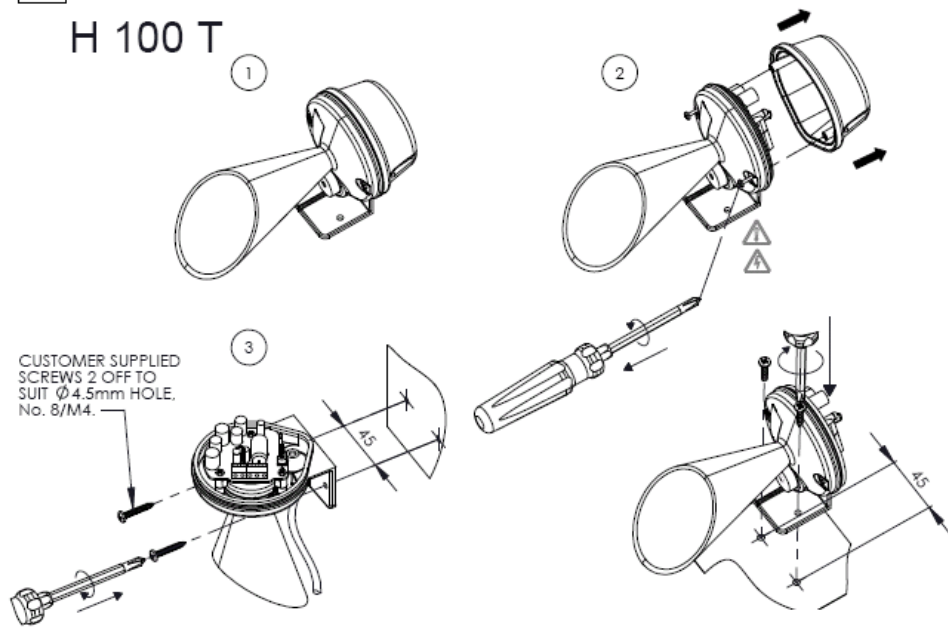

A

H 100 T

C

TERMINAL BLOCK	A/C INPUT	D/C INPUT
N/-	N~	-
N/+	N~(FROM BEACON)	-(FROM BEACON)
L/+	L~	+
L/+	L~(FROM BEACON)	+(FROM BEACON)
E		

B

D