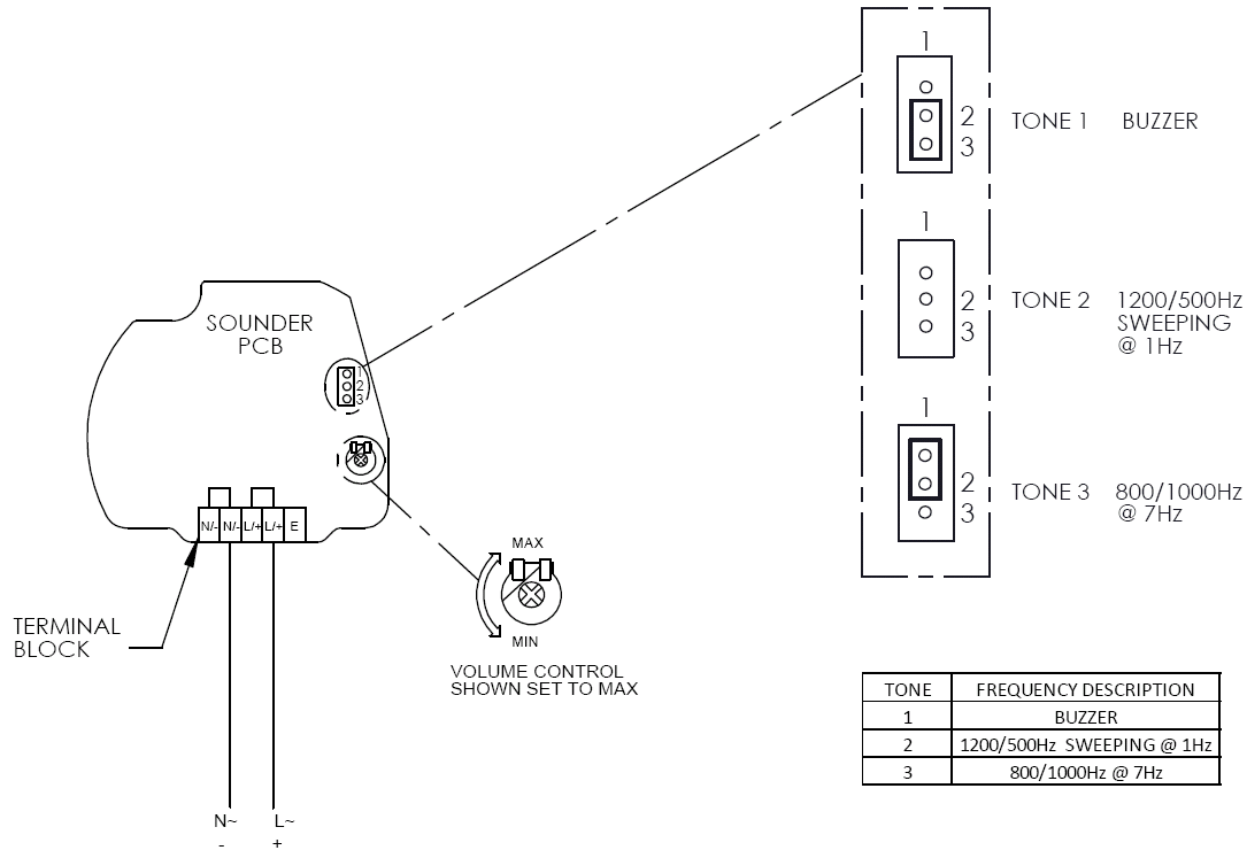

Installation/Anschluss
 Installation/Raccordement
 Installation/Connection

Installationsanleitung_H100T_REV0_26_02_2013.pdf

H100T

Dimensions : 94.2 x 177.5mm
 1.5mm² terminals
 Cable entry: 1 x 5-7mm push through grommet

Trumpet Horn
 IP Rating: IP65
 Temp: -25°C to +50°C
 Unit weight: 148g
 CE

- 12V dc 10mA
- 24V dc 24mA
- 12V ac 50/60Hz 30mA
- 24V ac 50Hz 62mA
- 48V dc 15mA
- 48V ac 50/60Hz 25mA
- 115V dc 6mA
- 230V dc 3mA
- 115V ac 50/60Hz 19mA
- 230V ac 50/60Hz 10mA

A**H 100 T****C**

TERMINAL BLOCK	A/C INPUT	D/C INPUT
N/-	N~	-
N/+	N~(FROM BEACON)	-(FROM BEACON)
L/+	L~	+
L/+	L~(FROM BEACON)	+(FROM BEACON)
E		

**B****D**