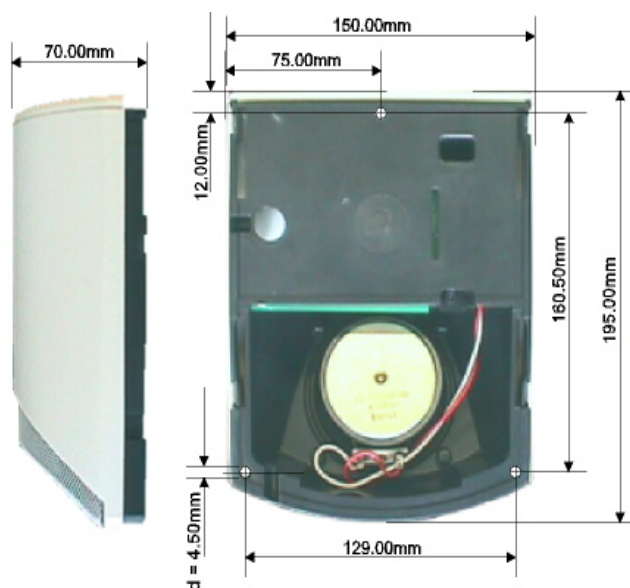

Electronic chime G100

Comax
Signaltechnik

General information

Electronic chime for indoor use, e.g. in schools, theatres, movie theatres or other public buildings and also hotels.

Activation of chime through potential free trigger (e.g. connection of a central clock system) or directly with supply. In this case the chime will work as long as supplied.

Large nominal tension range. Automatic synchronisation of several chimes.

Technical Data

Case	ABS, white
Dimensions	(HxLxD) 195x150x70mm
Installation	screws 3,5 x 25 mm
Loudspeaker	max. 8W/8Ω
Sound output	can be controlled
Control	directly or through trigger
Connection	spring connectors up to 2.5 mm ²
Weight	ca. 0.32 kg

Ordering data

No. of article	Nom. tension	Sound output	Current
G100.024.3	20-48VAC/DC	ca. 90dB/A1m	500mA at 24V
G100.230.1	230VAC	ca. 90dB/A1m	50mA

Option: Electronic chime G110 for outdoor use, electronics and separate loudspeaker