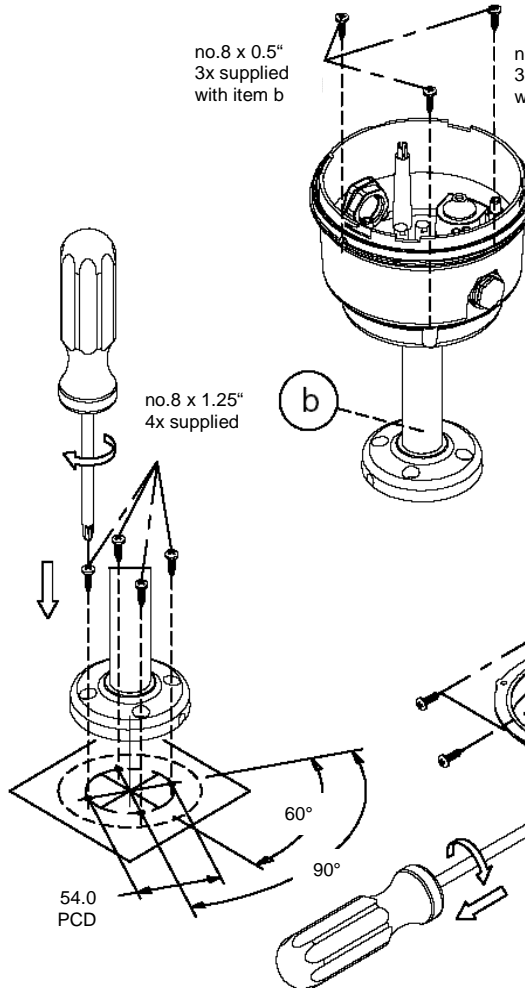

Triple Flash Strobe Light

STR4.024.3*
 STR4.048.3*
 STR4.115.7*
 STR4.230.7*

A

Measurements

dimensions (mm)

Mounting Options

a) Standard Base

b) Pole Mount
 S-400.000.01

c) 90° Bracket
 M-400.000.01

B

dimensions (mm)

C

D

Signal Modes

Dual Flash 15J + 10J @ 0.75Hz

Single Flash 15J @ 1Hz