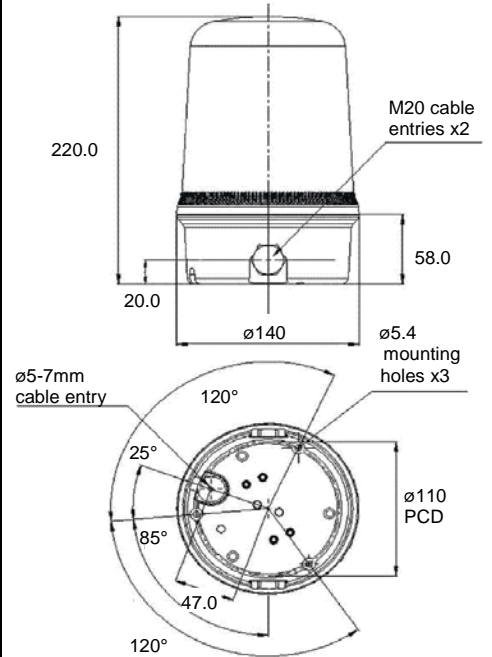

Triple Flash Strobe Light

STR4.024.3*
 STR4.048.3*
 STR4.115.7*
 STR4.230.7*

A

Measurements

dimensions (mm)

Mounting Options

a) Standard Base

b) Pole Mount
 S-400.000.01

c) 90° Bracket
 M-400.000.01

B

dimensions (mm)

C

D

Signal Modes

Dual Flash 15J + 10J @ 0.75Hz

Single Flash 15J @ 1Hz