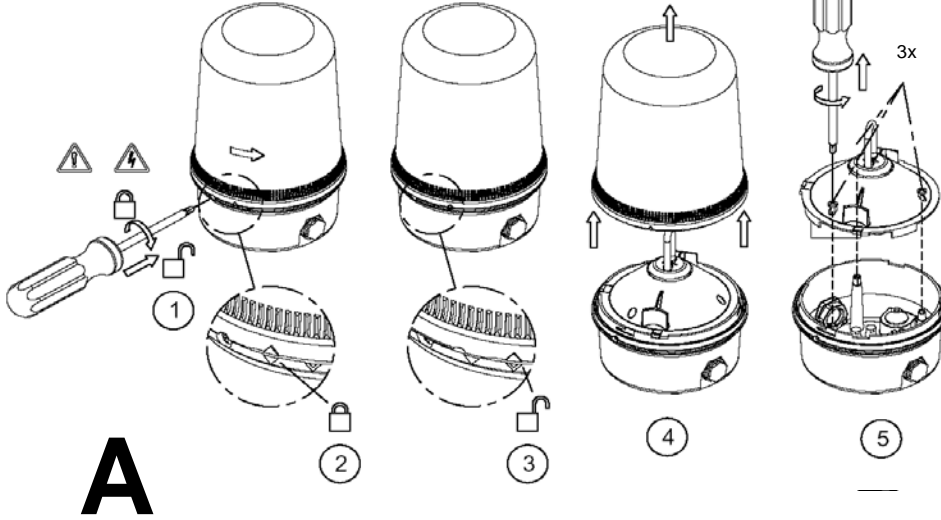

Triple Flash Strobe Light

STR4.024.3*
 STR4.048.3*
 STR4.115.7*
 STR4.230.7*

A

Measurements

dimensions (mm)

Mounting Options

a) Standard Base

b) Pole Mount
 S-400.000.01

c) 90° Bracket
 M-400.000.01

B

dimensions (mm)

C

D

Signal Modes

Dual Flash 15J + 10J @ 0.75Hz

Single Flash 15J @ 1Hz