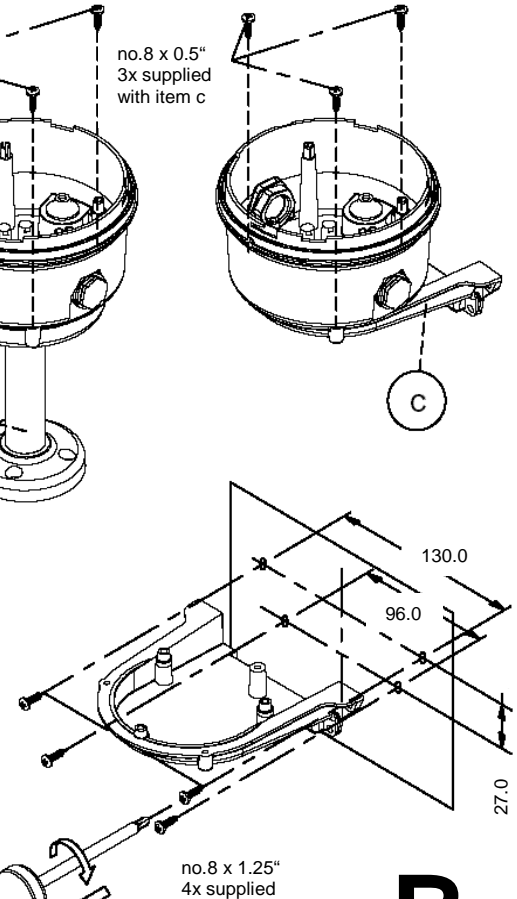

Triple Flash Strobe Light

STR4.024.3*
 STR4.048.3*
 STR4.115.7*
 STR4.230.7*

A

Measurements

dimensions (mm)

Mounting Options

a) Standard Base

b) Pole Mount
 S-400.000.01

c) 90° Bracket
 M-400.000.01

B

dimensions (mm)

C

D

Signal Modes

Dual Flash 15J + 10J @ 0.75Hz

Single Flash 15J @ 1Hz