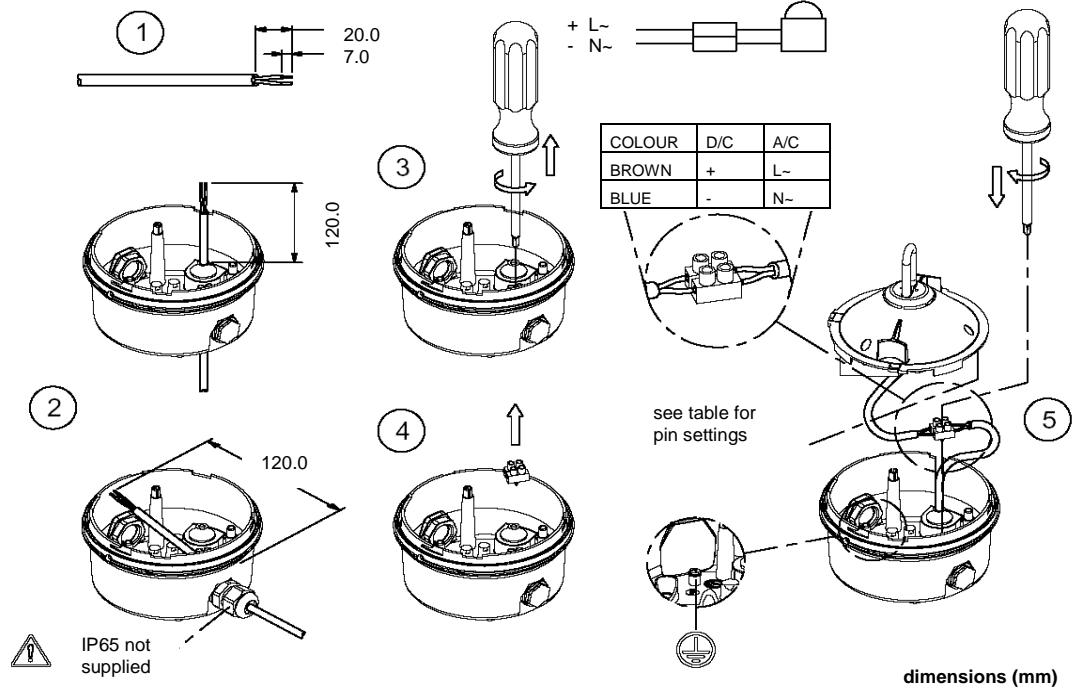

Triple Flash Strobe Light

STR4.024.3*
 STR4.048.3*
 STR4.115.7*
 STR4.230.7*

A

Measurements

dimensions (mm)

Mounting Options

a) Standard Base

b) Pole Mount
 S-400.000.01

c) 90° Bracket
 M-400.000.01

B

dimensions (mm)

C

D

Signal Modes

Dual Flash 15J + 10J @ 0.75Hz

Single Flash 15J @ 1Hz