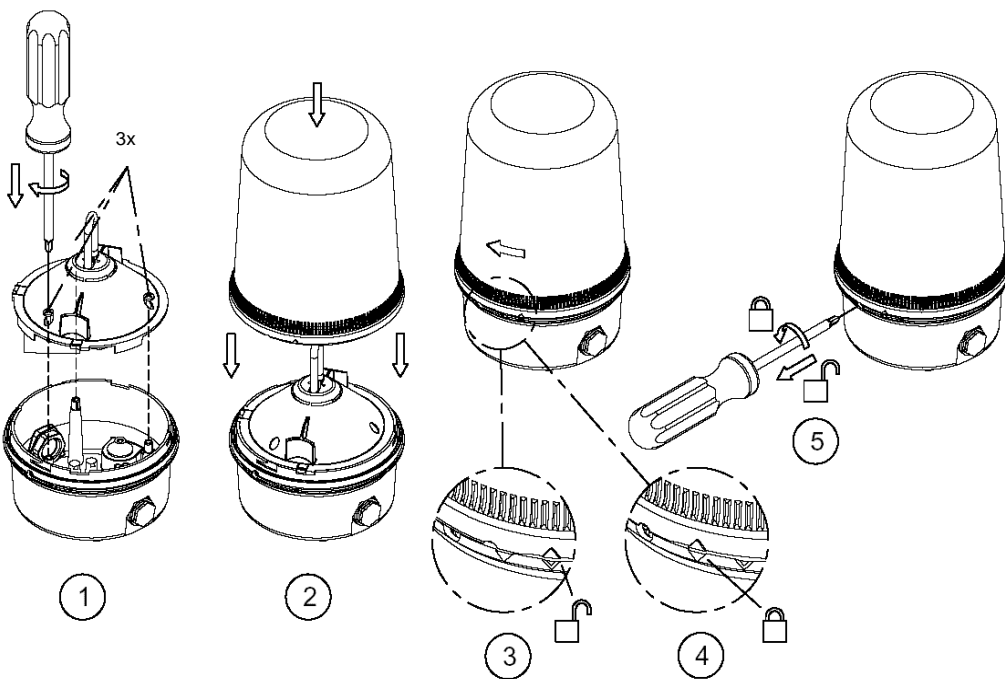

Triple Flash Strobe Light

STR4.024.3*
 STR4.048.3*
 STR4.115.7*
 STR4.230.7*

A

Measurements

dimensions (mm)

Mounting Options

a) Standard Base

b) Pole Mount
 S-400.000.01

c) 90° Bracket
 M-400.000.01

B

dimensions (mm)

C

D

Signal Modes

Dual Flash 15J + 10J @ 0.75Hz

Single Flash 15J @ 1Hz