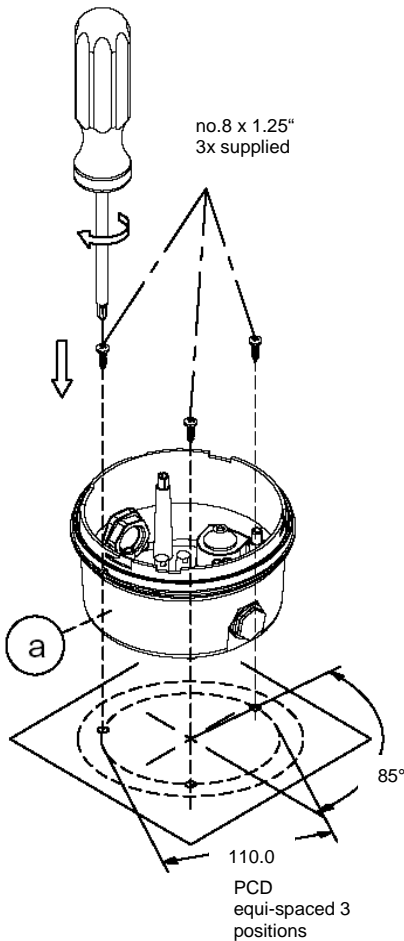

Triple Flash Strobe Light

STR4.024.3*
 STR4.048.3*
 STR4.115.7*
 STR4.230.7*

A

Measurements

dimensions (mm)

Mounting Options

a) Standard Base

b) Pole Mount
 S-400.000.01

c) 90° Bracket
 M-400.000.01

B

dimensions (mm)

C

D

Signal Modes

Dual Flash 15J + 10J @ 0.75Hz

Single Flash 15J @ 1Hz