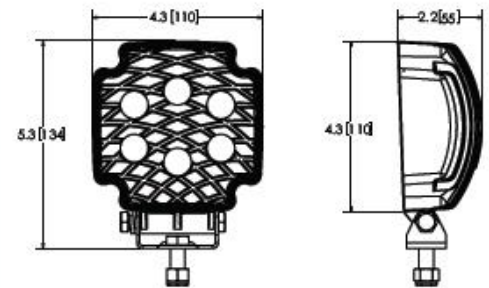

EW2101 SERIES

Square LED

Equinox™ worklamps offer the latest technology and the very brightest white or amber light for your application. With a modern housing shape, the Equinox EW2101 is a distinctive, universal worklamp that shines brightly in any work environment. Features 12-24 VDC operation, a choice of white or amber illumination, polycarbonate lens, aluminum housing, IP67 protection rating and a 3 year warranty.

Models

PART NO.	ILLUM.	VOLTAGE	AMPS	RAW LUMENS	EFFECTIVE LUMENS	TYPE
EW2101	White	12-24	1.8	1750	1650	Flood
EW2101A	Amber	12-24	1.8	-	-	Flood

Features and Benefits

- Six 3-watt LEDs
- Amber illumination model ideal for use in low visibility situations such as dust, snow and fog
- Polycarbonate lens
- Aluminum heatsink housing
- Zinc plated steel mounting bracket
- IP67
- Warranty: 3 years