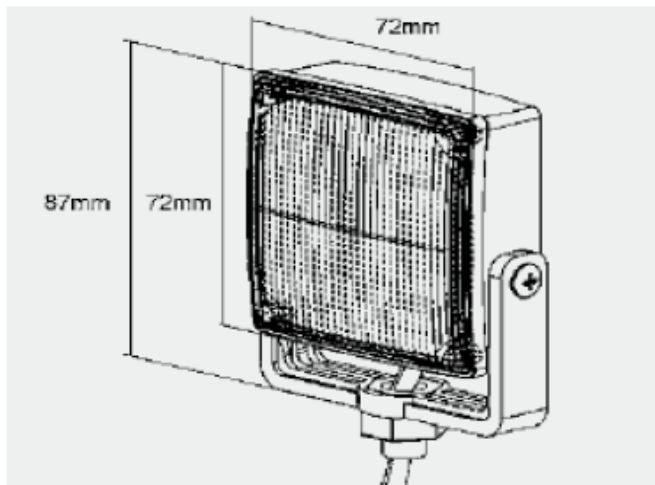

### Directional Warning Safety LED Lamp

VigiLED II Series are small compact flash directional LED heads with an in built flash controller. Ideal for internal, grille, bumper or rear mounting, they feature a clear lens until turned on.

#### Features and Benefits

- 4 x 1W LEDs
- Waterproof: IP67 rated
- Amber & Blue versions ECE R65 approved
- 24 User selectable flash patterns
- Synchronisation capable
- 12/24V Dual voltage
- Low power consumption (200-350mA)
- SAE Class 1 (Amber)
- ECE R10 approved
- Working temperature - 20°C to + 80°C
- Surface or bracket mount
- Tough die cast housing and polycarbonate lens
- 5 Colours