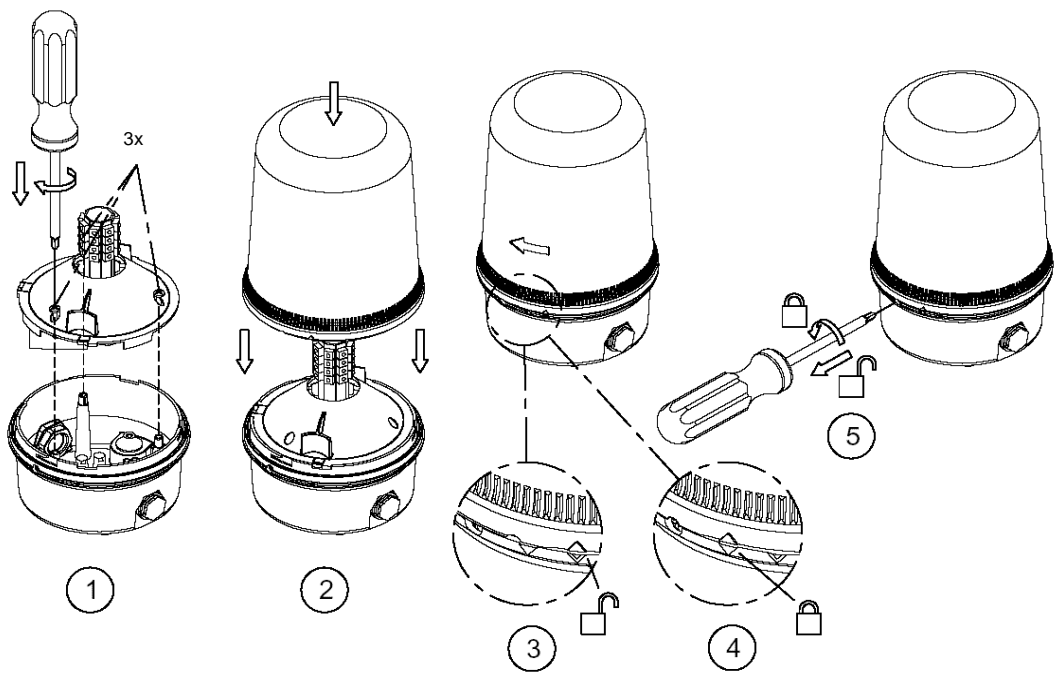

D

Signal Modes

Stage 1 [DC & AC unit]	Stage2 [DC unit only]	Stage3 [DC unit only]
1 All L.E.D's on	Alternate Side Flash 2Hz	Double Strike Flash 2Hz
2 Rotating: Slow 1	Alternate Side Flash 2Hz	All L.E.D's on
3 Single Strike Flash 2Hz	Rotating: Fast 2	All L.E.D's on
4 Rotating: Fast 1	Single Strike Flash 2Hz	All L.E.D's on
5 Rotating: Slow 2	Double Strike Flash 1Hz	All L.E.D's on
6 Double Strike Flash 1Hz	Rotating: Fast 2	All L.E.D's on
7 Rotating: Fast 2	Double Strike Flash 2Hz	All L.E.D's on
8 Double Strike Flash 2Hz	Alternate Side Flash 2Hz	All L.E.D's on
9 Alternate Side Flash 2Hz	Rotating: Fast 2	All L.E.D's on